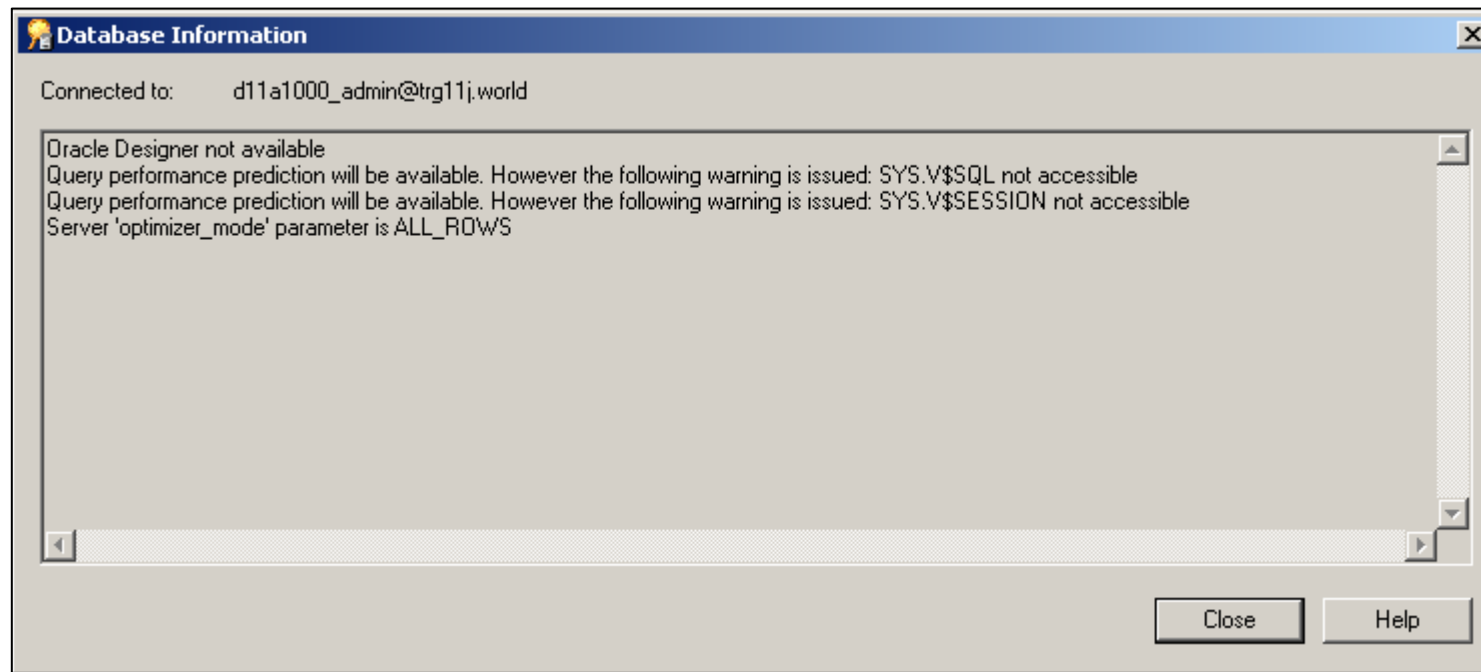

# Help Facility – Using Help in Discoverer Administrator

This will display an online help HTML file called about\_di.htm...

# Help Facility - Discoverer Database Information

This will display information of the current relationship between Administrator and the Database