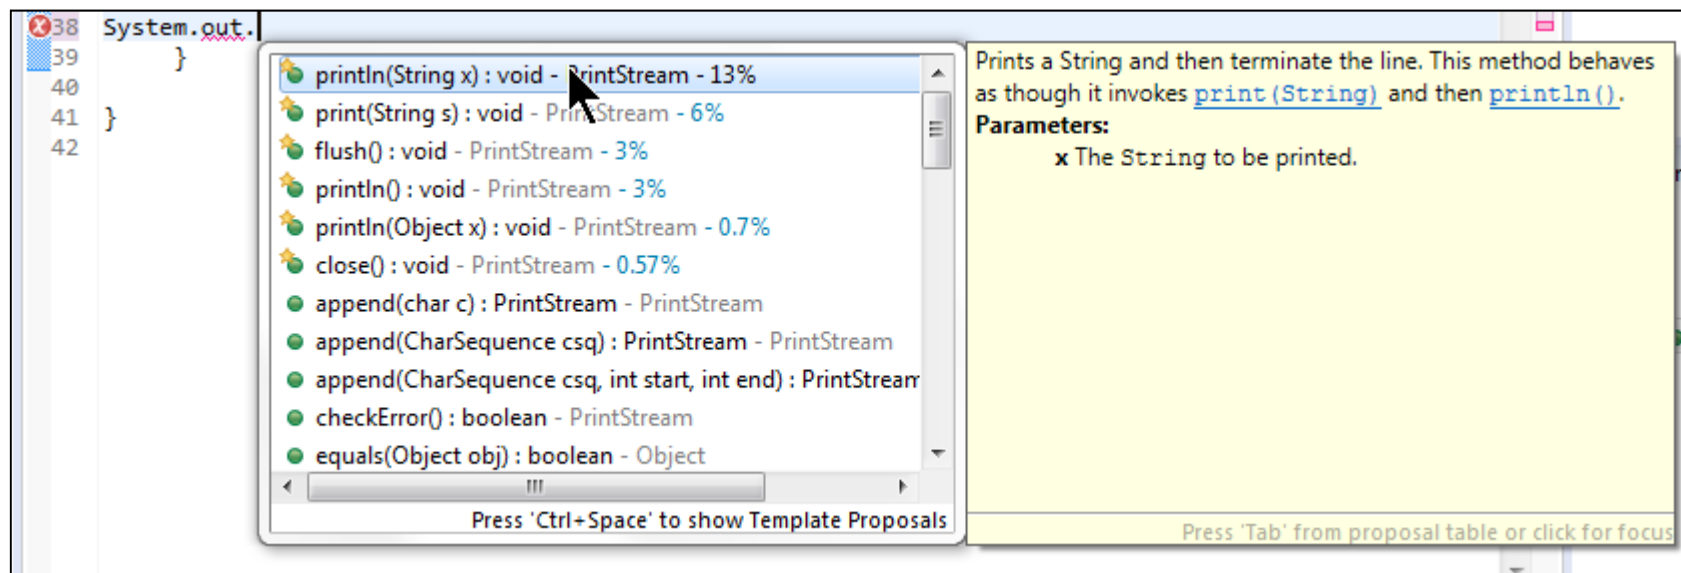

Using the Java Editor – Hints while typing

Note that the closer you get to a completed class call the more comprehensive the information on the right hand side.

Using the Java Editor – Bracket Location

Java code is very dependant on brackets, braces and parentheses being matched, that is, an opened brace must have a closing brace, the editor in Eclipse will match the brace when clicked on